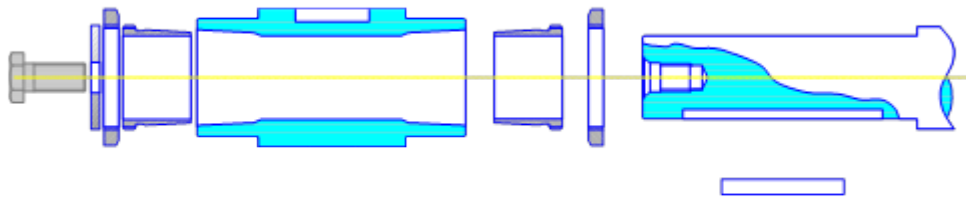

benzlers

with you at every turn

radicon

with you at every turn

Series K Kibo